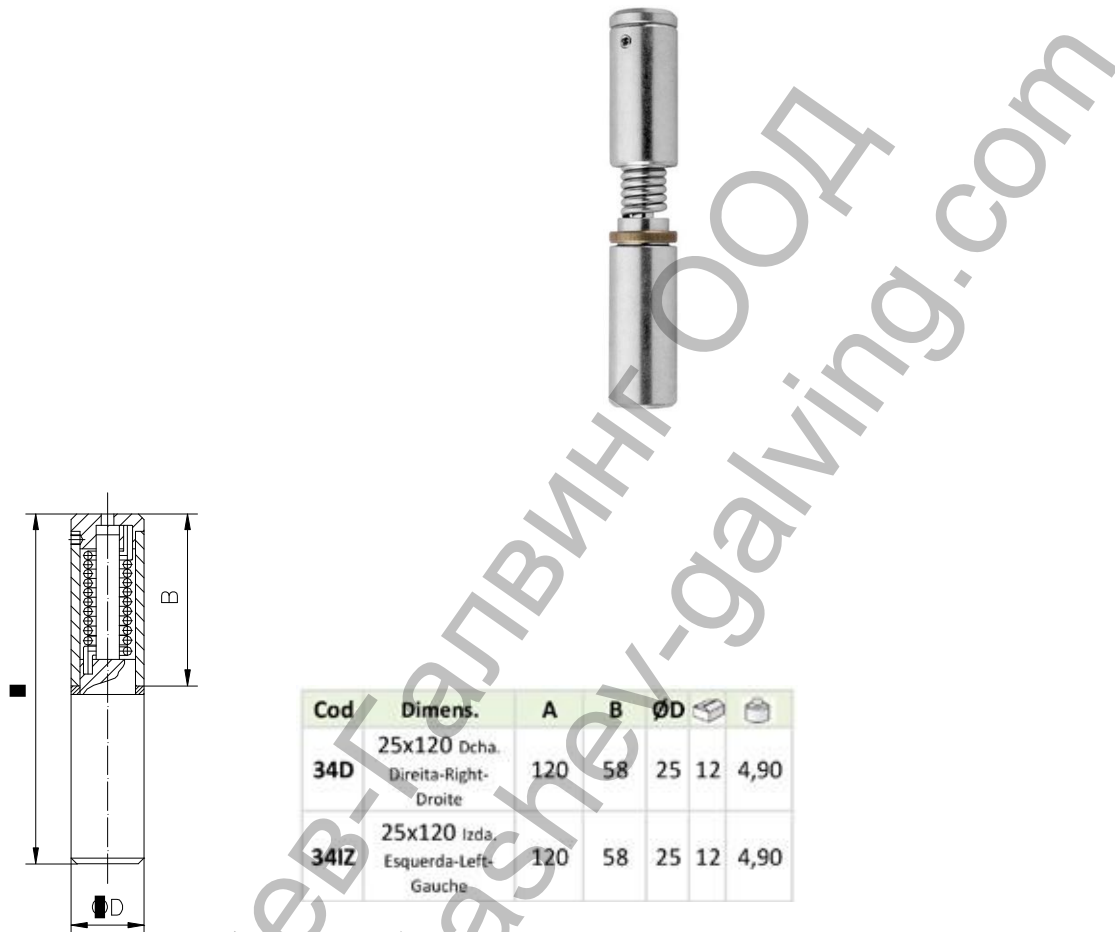

Панта Estebro® за заваряване кръгла с пружина, лява 25x120 мм, 34IZ

Family: Spring hinge

Material: 11SMn30 steel

Description: Mechanized component which is installed on a metallic swing door to allow its opening and closing. It has a spring around the axle which allows a return movement. It also has a screw which enables the regulation of the closing strength. The brass washer installed between both bodies softens the maneuver turn avoiding the friction between them. For the installation, the lower part is welded to the frame that is why it is necessary to design it with different hands (right/left) depending on the turn direction of the door.

Продукт: [Панта Estebro® за заваряване кръгла с пружина, лява 25x120 мм, 34IZ](#)

Категория: [Панти за заваряване](#)

Бранд: [Estebro®](#)

Категория бранд: [Панта Estebro®](#)